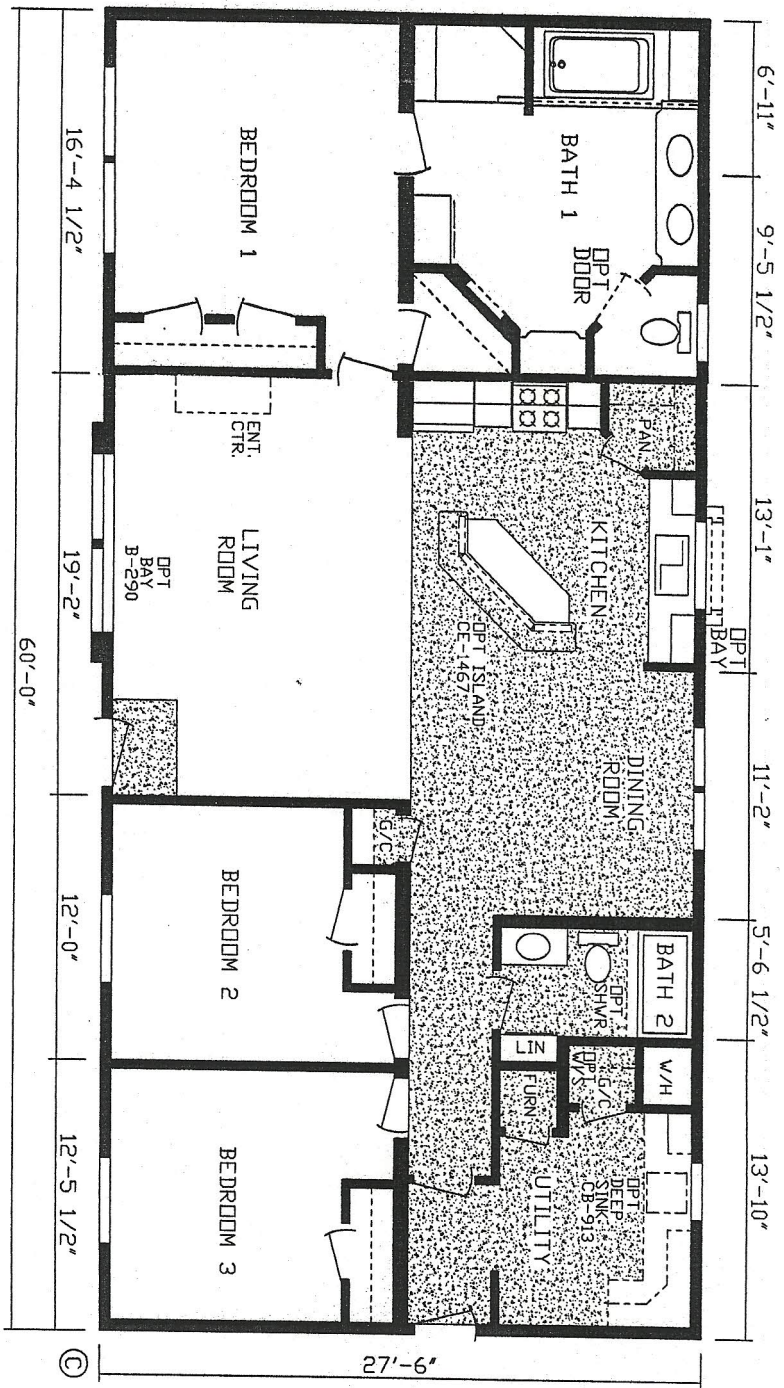

84137MKZ

MODEL 6028 3B 2BA CK UTL

SCALE: 3/16"=1'-0"	DATE: 09/08/11	DRAWN BY: SLG
--------------------	----------------	---------------

DRAWING NUMBER	84137MKZ
----------------	----------